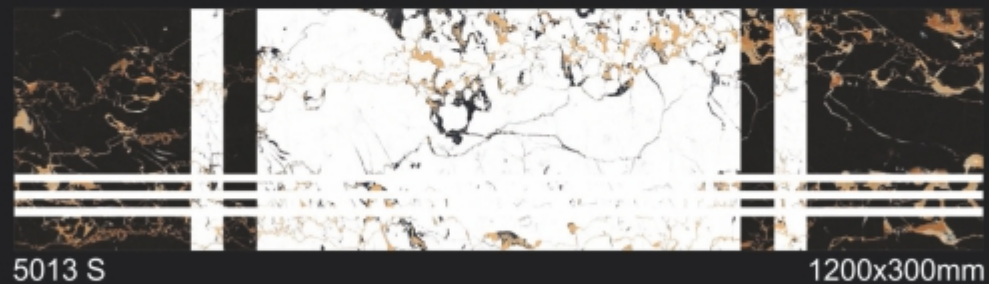

1200x200mm

5011 S

1200x300mm

5012 R

1200x200mm

5012 S

1200x300mm

VITRIFIED
STEP & RISERS