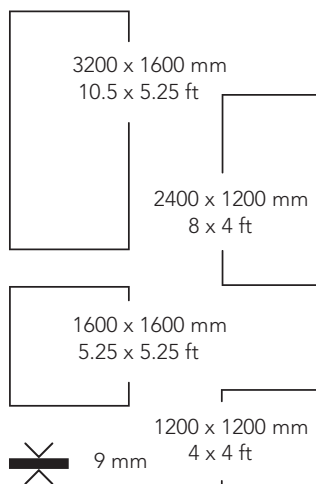

PIETRA GREY

Marble Series