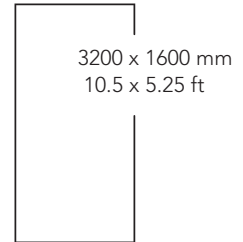

CARRARA ULTIMO

Marble Series