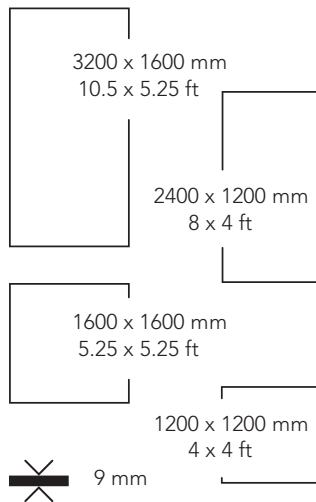

APUANE STATUARIO

Marble Series