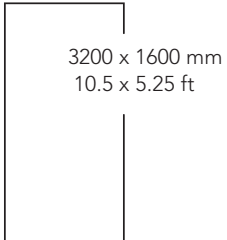

CAMOFLAGUE ESPERADA

Marble Series