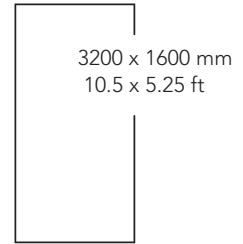

ANTIQUE GREY

Marble Series