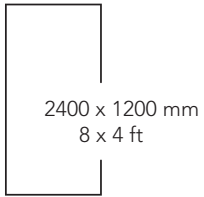

CEMENTO BRUSHED

Concrete Series