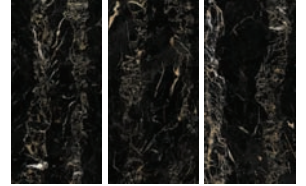

Name Portoro Gold
Series Marble
Finish Crystalline, Lustrous
Thickness 9 mm
Faces 3