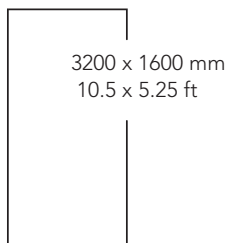

BRONZE ARMANI

Marble Series