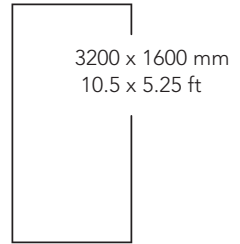

PULPIS GREY

Marble Series