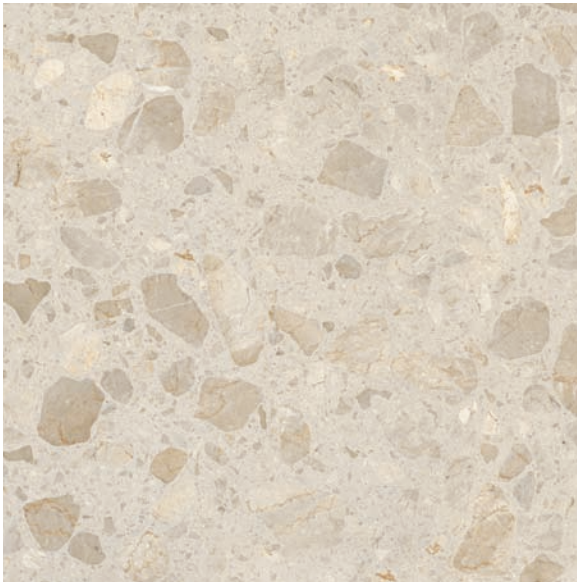

1200 x 1200 mm / 4 x 4 ft

Name Chips
Series Terrazzo
Finish Mute
Thickness 9 mm
Faces 3

Name Breccia Paradiso
Series Marble
Finish Lustrous
Thickness 9 mm
Faces 2