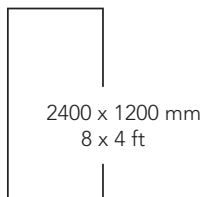

BLACK COSMOS

Marble Series

Lustrous

Crystalline