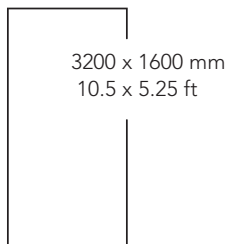

STATUARIO VENATO

Marble Series