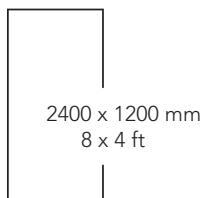

LITHIC

Concrete Series

Mute