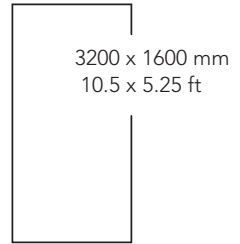

FANTASY ONYX

Onyx Series