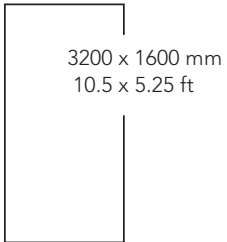

BLACK FLASH

Marble Series