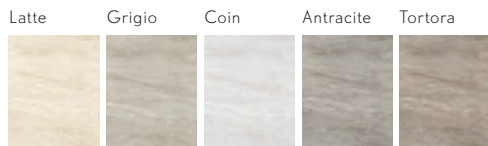

Name Crema Atlantico
Series Marble
Finish Lustrous
Thickness 9 mm
Faces 3