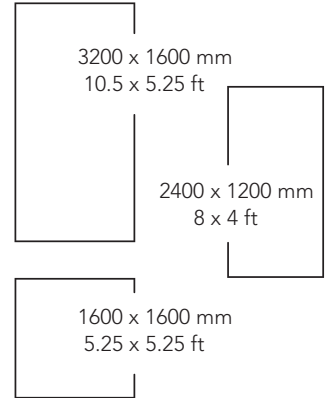

STATUARIO

Marble Series

9 mm

Crystalline

Series