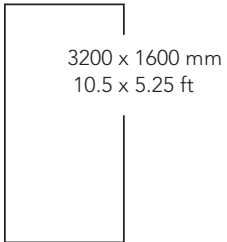

BLACK FUSION

Marble Series