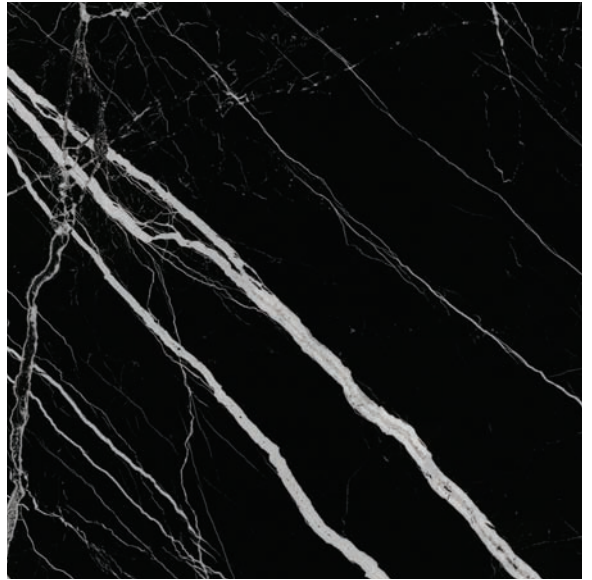

Name Marquina Venatino
Series Marble
Finish Crystalline, Lustrous
Thickness 9 mm
Faces 3