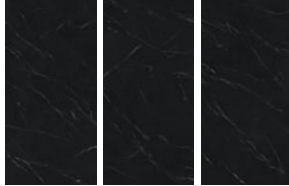

Name Nero Marquina
Series Marble
Finish Crystalline
Thickness 9 mm
Faces 3