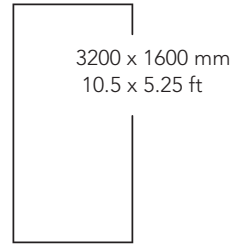

CALCUTTA BORGHINI

Marble Series